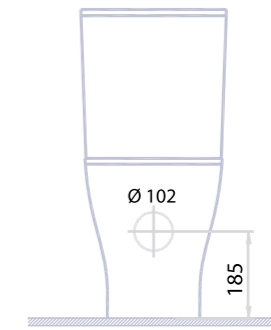

SMART CLOSE COUPLED WC RIMLESS + CISTERN

Rimless open back to wall wc pan compatible with 215200 cistern. Made with a special antibacterial enamel for greater hygiene. Available in white ceramic finish.

211210 / 215200

WC

SMART CLOSE COUPLED WC RIMLESS + CISTERN

INSTALLATION - CLOSE COUPLED

COLORS