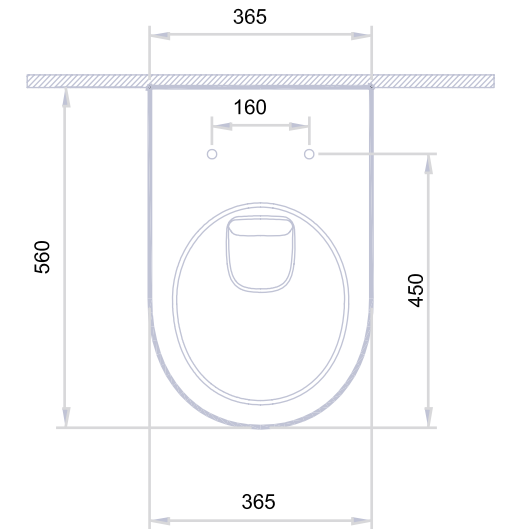

M O N S O O N W A L L - H U N G W C T O R N A D O R I M L E S S 5 5 C M

Wall hung wc with rounded front edges. It has a silent flushing system. Made with a special antibacterial enamel, it can be equipped with an antibacterial seat and an antibacterial closing edge for greater hygiene. Available in white ceramic finish.

231511

WC MONSOON WALL-HUNG WC TORNADO RIMLESS 55 CM

INSTALLATION WALL HUNG

COLORS white matt white matt black