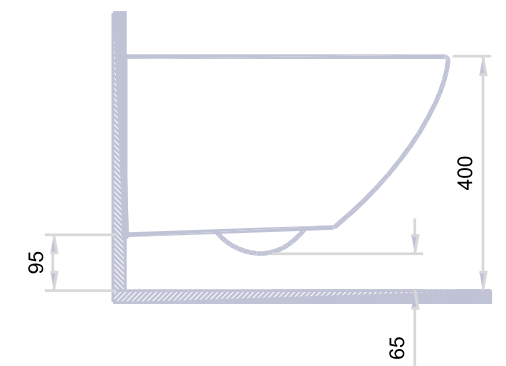

INSTALLATION WALL HUNG

COLORS white matt white matt black