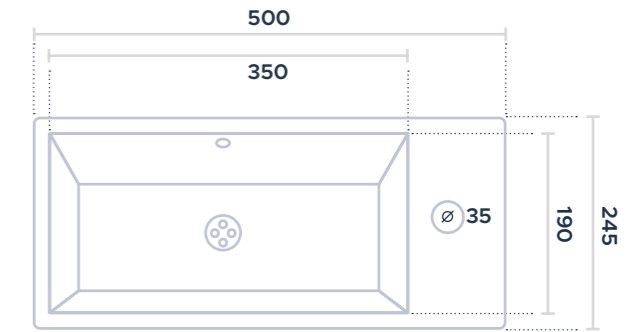

TULIP 55CM WASHBASIN

Wall hung rectangular washbasin with diagonal edges that facilitate the water flow.
Available in white ceramic finish.

492050 WASH BASIN — TULIP 55CM WASHBASIN

INSTALLATION - WALL HUNG