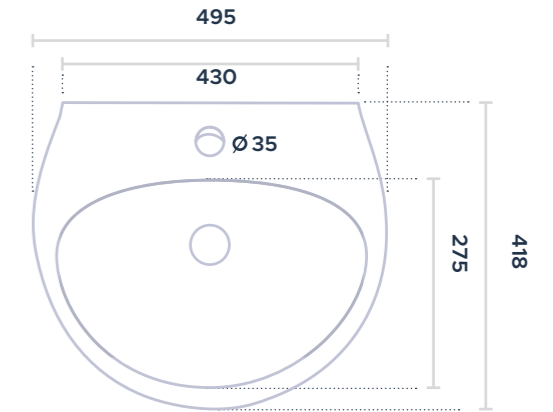

PALMA 51 CM WASHBASIN

Rectangular wall hung washbasin with oval front shape.
Available in white ceramic finish.

342051

WASH BASIN

PALMA 51 CM
WASHBASIN

INSTALLATION - WALL HUNG

COLORS