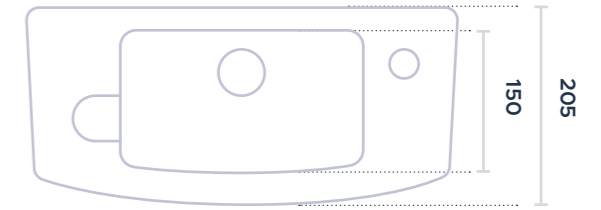

LOTUS 45CM WASHBASIN

Rectangular countertop washbasin with an oval shape and two straight side wings that allow the support of personal products.  
Available in white ceramic finish.

132045 ○ WASH BASIN ○ LOTUS 45CM WASHBASIN