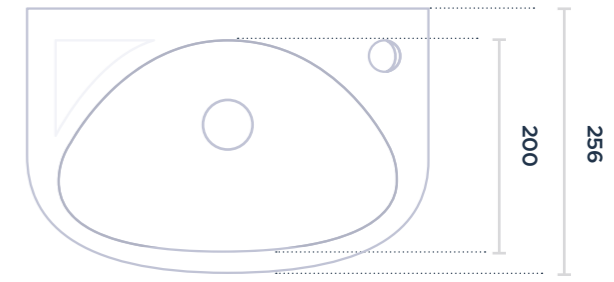

HARZIT 40 CM WASHBASIN

Rectangular wall hung washbasin with round front edges.
Available in white ceramic finish.

332040 WASH BASIN HARZIT 40 CM WASHBASIN

INSTALLATION - WALL HUNG

COLORS