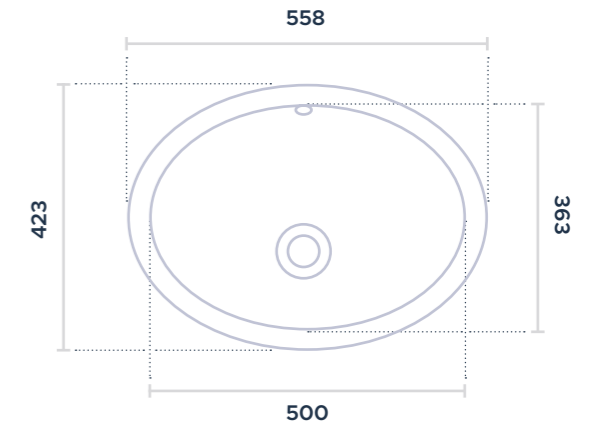

NOFAR UNDER-MOUNT 55 CM WASHBASIN

Round wall hung wash basin with an oval shape. Available in white ceramic finish.

282055 WASH BASIN NOFAR UNDER-MOUNT 55 CM WASHBASIN

INSTALLATION - UNDERMOUNT

COLORS