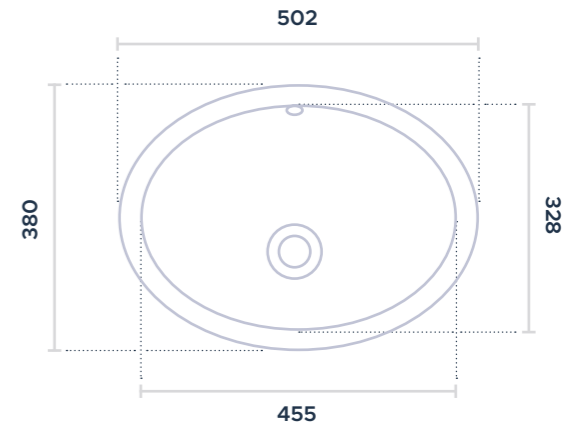

NOFAR MINI UNDER-MOUNT 50 CM WASHBASIN

Mini round wall hung wash basin with an oval shape.
Available in white ceramic finish.

282050

WASH BASIN

NOFAR MINI UNDER-MOUNT 50 CM WASHBASIN

INSTALLATION - UNDERMOUNT