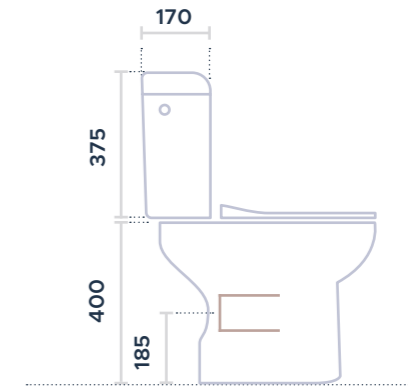

OMEGA CLOSE-COUPLED WC PAN RIMLESS + OMEGA CISTERN

Close-coupled wc with cistern. Can be installed with wall or floor drain.
Made with a special antibacterial enamel for greater hygiene.
Available in white ceramic finish.

441210 / 445200

WC

OMEGA CLOSE-COUPLED
WC PAN RIMLESS + OMEGA
CISTERN

INSTALLATION - WALL HUNG

COLORS