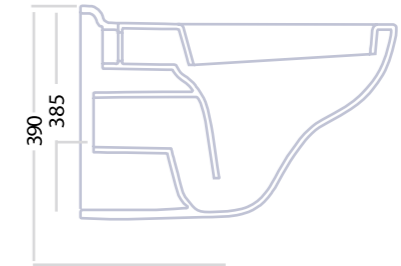

LOT EM WALL - HUNG WC PAN 55 CM

Wall hung wc with rounded front edges and a conformation of recesses that gives particularity to the product. It is compatible with concealed cistern. Available in white ceramic finish.

411401

WC

LOT EM WALL-HUNG WC PAN 55 CM

INSTALLATION - WALL HUNG

COLORS