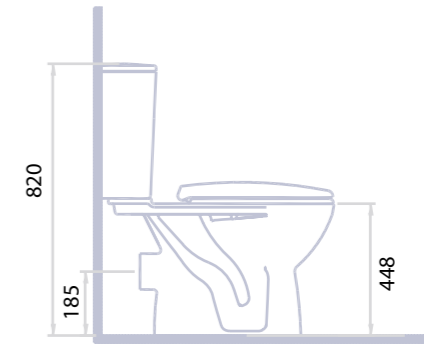

Close-coupled wc with a rectangular water tank. Can be installed with wall or floor drain. Made with a special antibacterial enamel, the monobloc wc can be equipped with an antibacterial seat and a cover board for greater hygiene. Available in white ceramic finish. Suitable for people with disabilities.

361200 / 125200

WC BARAKET CLOSE COUPLED WC (DISABLED) + CISTERN

INSTALLATION - CLOSE COUPLED

COLORS