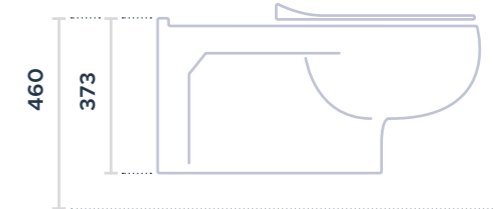

BARAKET WALL-HUNG WC PAN (DISABLE)

Wall hung wc with rounded front edges that fall diagonally to give the product geometricity. It has a discet flushing system. Made with a special antibacterial enamel, it can be equipped with an antibacterial seat and an antibacterial closing edge for greater hygiene. Available in white ceramic finish.

361400

WC

BARAKET WALL-HUNG WC PAN (DISABLE)

INSTALLATION - WALL HUNG

COLORS