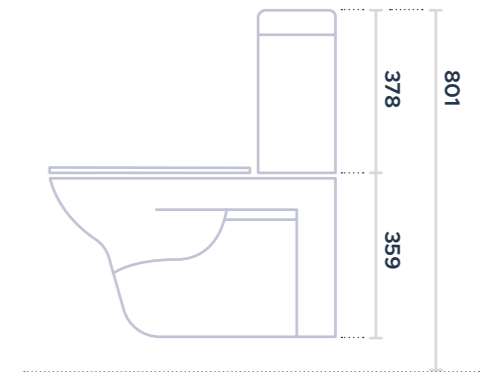

OPTIMA WC PAN + CISTERN

Close-coupled wc with a rectangular round-edged water tank. It has a conformation of recesses that gives particularity to the product. Can be installed with wall or floor drain.

Made with a special antibacterial enamel, the monobloc wc can be equipped with an antibacterial seat and a cover board for greater hygiene.

Available in white ceramic finish.

561400 / 565200

WC

OPTIMA WC PAN + CISTERN