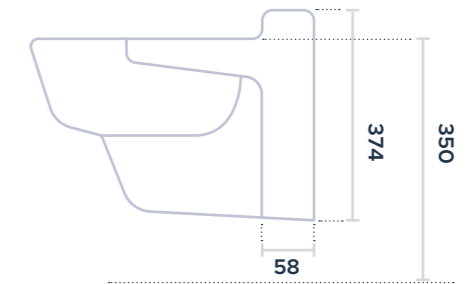

R O N K I D S W A L L - H U N G W C P A N

Wall hung wc with rounded front edges and a conformation of recesses that gives particularity to the product. It has a discet flushing system. Made with a special antibacterial enamel. Available in white ceramic finish. Suitable for kids.

431420

WALL HUNG

RON KIDS WALL-HUNG WC PAN

INSTALLATION - WALL HUNG

COLORS