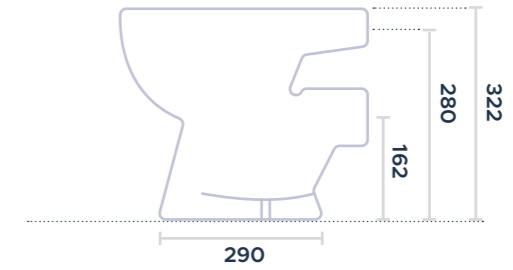

INSTALLATION - FLOOR STANDING

COLORS ☐