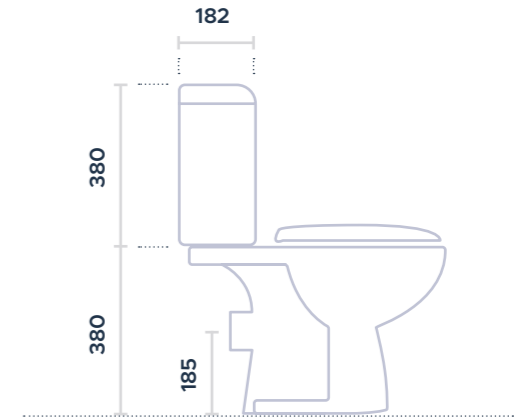

ALPHA CLOSE-COUPLED WC PAN

Round-shaped close-coupled P-trap WC with a round-edged ALPHA water cistern.
Available in white ceramic finish.

421200 / 325200

WC

ALPHA CLOSE-COUPLED WC
PAN + CISTERN

INSTALLATION - CLOSE COUPLED