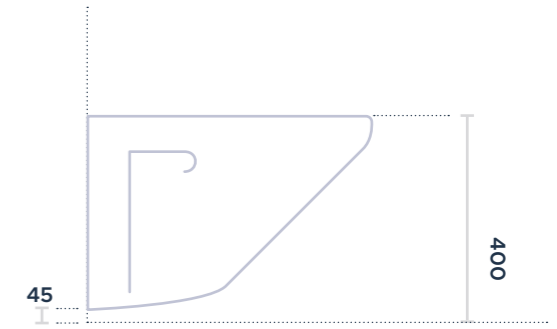

CLEAR WALL-HUNG WC RIMLESS 55 CM

Wall hung compact wc with rounded front edges that retract to give roundness to the product. It is compatible with concealed cistern. Made with a special antibacterial enamel for greater hygiene. Available in white ceramic finish.

261411

WC

CLEAR WALL-HUNG WC RIMLESS 55 CM

INSTALLATION - WALL HUNG

COLORS