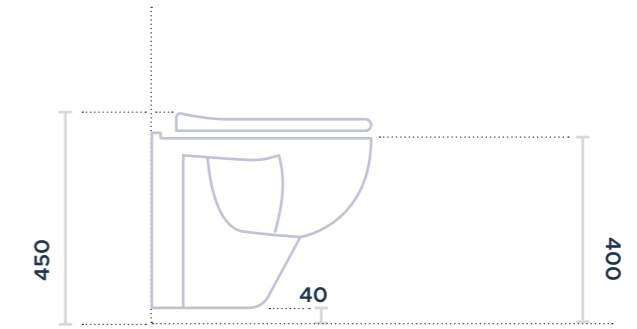

CLEAR WALL-HUNG WC 52 CM

Wall hung compact wc with rounded front edges that retract to give roundness to the product. It is compatible with concealed cistern. Made with a special antibacterial enamel for greater hygiene. Available in white ceramic finish.

261402 WC CLEAR WALL-HUNG WC 52 CM

INSTALLATION - WALL HUNG

COLORS