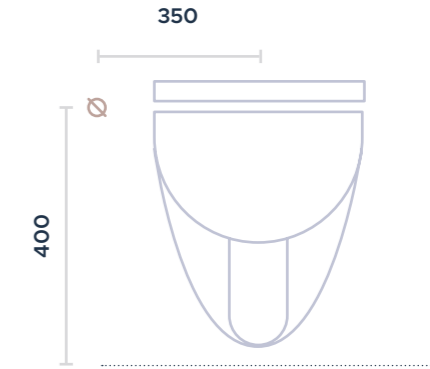

CLEAR WALL-HUNG WC 48 CM

Wall hung compact wc with rounded front edges that retract to give roundness to the product. It is compatible with concealed cistern. Made with a special antibacterial enamel for greater hygiene. Available in white ceramic finish.

261403 WC CLEAR WALL-HUNG WC 48 CM

INSTALLATION - WALL HUNG

COLORS