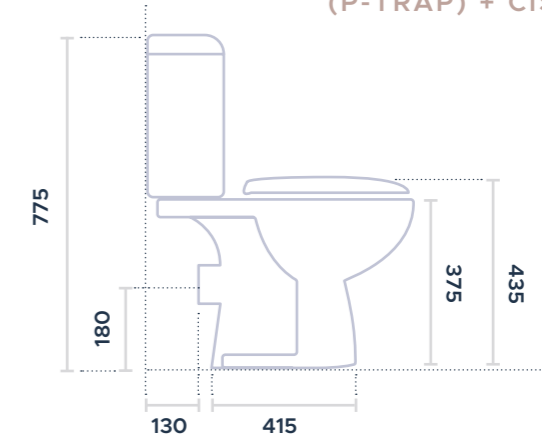

Round-shaped close-coupled WC with a round-edged water tank. Can be installed with a wall or floor drain.  
 Made with a special antibacterial enamel, the monobloc wc can be equipped with an antibacterial seat and a cover board for greater hygiene.  
 Available in white ceramic finish.

271200 / 325200

WC CLEAR SIGMA CLOSE COUPLED WC PAN (P-TRAP) + CISTERN

INSTALLATION - CLOSE COUPLED

COLORS