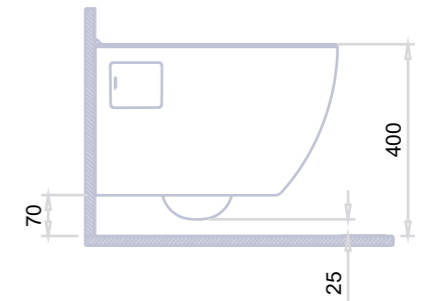

SMART POINT WALL-HUNG WC PAN 50 CM RIMLESS

Wall hung wc with rounded front long edges. Compatible with concealed cistern.
Made with a special antibacterial enamel for greater hygiene. It has open installation system.
Available in white ceramic finish.

151412

WC

SMART POINT WALL-HUNG WC PAN 50 CM RIMLESS

INSTALLATION - WALL HUNG

COLORS