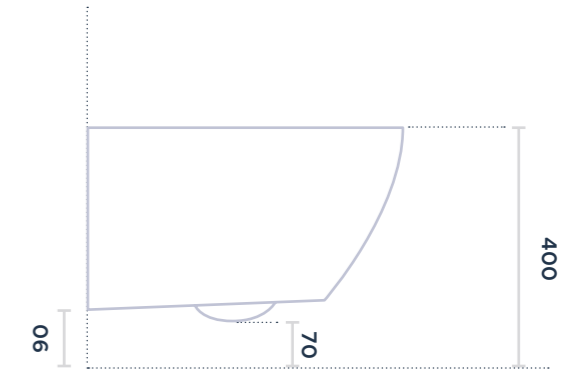

SMART WALL-HUNG WC PAN RIMLESS 55 CM

Rimless wall hung wc with rounded front long edges. Compatible with concealed cistern.

Made with a special antibacterial enamel for greater hygiene. It has hidden installation system.

Available in white ceramic finish.

211412

WC

SMART WALL-HUNG WC PAN RIMLESS 55 CM

INSTALLATION - WALL HUNG

COLORS