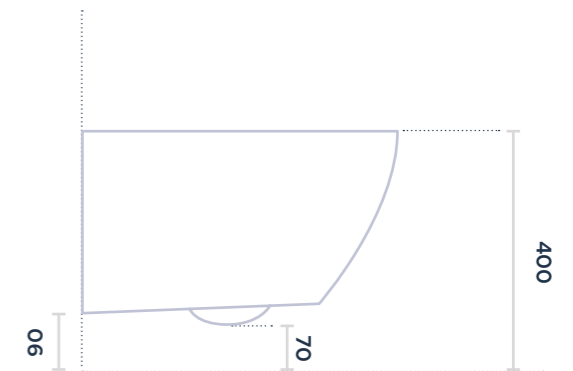

Wall hung wc with rounded front long edges. Compatible with concealed cistern.
Made with a special antibacterial enamel for greater hygiene. It has hidden installation system.
Available in white ceramic finish.

211403 WC SMART WALL-HUNG WC PAN 48 CM