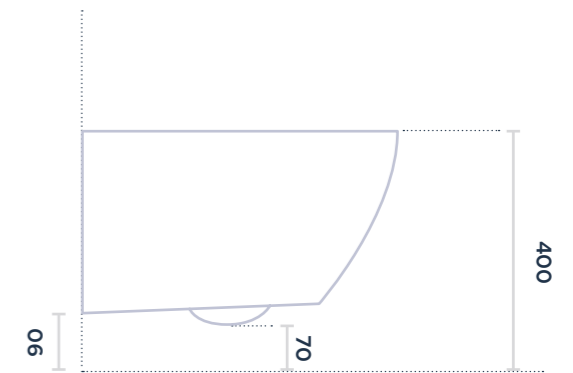

S M A R T W A L L - H U N G W C P A N 5 5 C M

Wall hung wc with rounded front long edges. Compatible with concealed cistern.
Made with a special antibacterial enamel for greater hygiene. It has hidden installation system.
Available in white ceramic finish.

211401

WC

SMART WALL-HUNG WC PAN 55 CM

INSTALLATION - WALL HUNG

COLORS