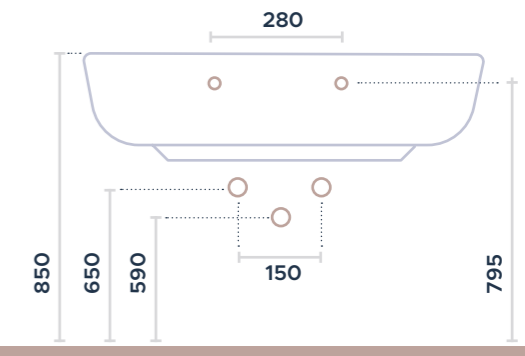

SOLIS WASHBASIN 60X47 CM

Rectangular countertop washbasin with tap hole with rounded edges for a soft final result. Compatible with bathroom furniture. Available in matt white, matt black, white, matt grey ceramic finishes

102060 WASH BASIN SOLIS WASHBASIN 60X47 CM

INSTALLATION COUNTER TOP

COLORS  white  matt white  matt black