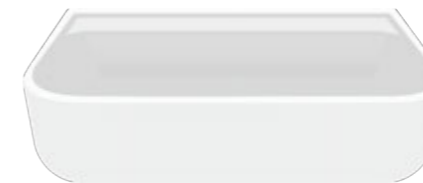

SOLIS WASHBASIN 60X47 CM

Rectangular countertop washbasin with tap hole with rounded edges for a soft final result. Compatible with bathroom furniture. Available in matt white, matt black, white, matt grey ceramic finishes

102060 WASH BASIN SOLIS WASHBASIN 60X47 CM

INSTALLATION COUNTER TOP

COLORS  white  matt white  matt black