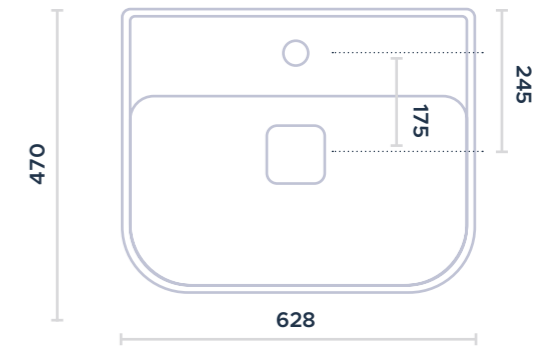

SOLIS WASHBASIN 60X47 CM

Rectangular countertop washbasin with tap hole with rounded edges for a soft final result. Compatible with bathroom furniture. Available in matt white, matt black, white, matt grey ceramic finishes

102060 WASH BASIN SOLIS WASHBASIN 60X47 CM

INSTALLATION COUNTER TOP

COLORS  white  matt white  matt black