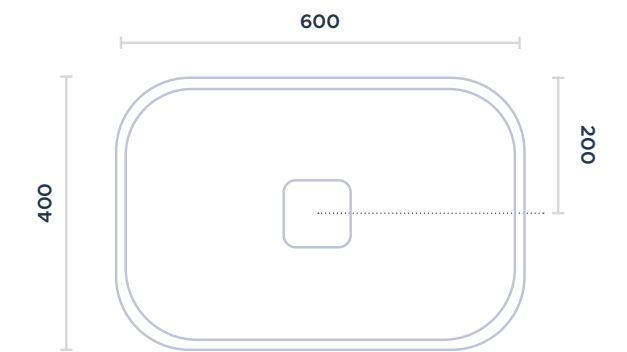

SOLIS WASHBASIN 60 X 40 CM

Rectangular countertop washbasin without tap hole with rounded edges for a soft final result. Compatible with bathroom furniture. Available in matt white, matt black, white, matt grey ceramic finishes

102006

WASH BASIN SOLIS WASHBASIN 60X40 CM

INSTALLATION COUNTER TOP

COLORS  white  matt white  matt black