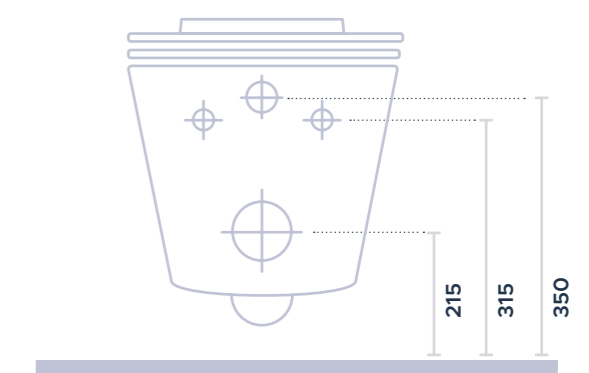

SOLIS WALL-HUNG WC PAN RIMLESS 55 CM

Wall hung wc with rounded front edges and hidden installation system. Made with a special antibacterial enamel, it can be equipped with an antibacterial seat and an antibacterial closing edge for greater hygiene. Available in white ceramic finish.

101411 WC SOLIS WALL-HUNG WC PAN RIMLESS 55 CM

INSTALLATION WALL HUNG

COLORS white matt white matt black