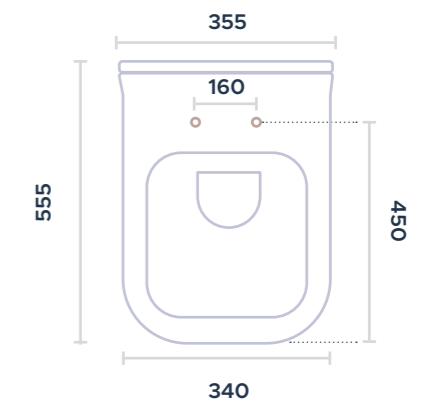

SOLIS WALL-HUNG WC PAN RIMLESS 55 CM

Wall hung wc with rounded front edges and hidden installation system. Made with a special antibacterial enamel, it can be equipped with an antibacterial seat and an antibacterial closing edge for greater hygiene. Available in white ceramic finish.

101411 WC SOLIS WALL-HUNG WC PAN RIMLESS 55 CM

INSTALLATION WALL HUNG

COLORS white matt white matt black