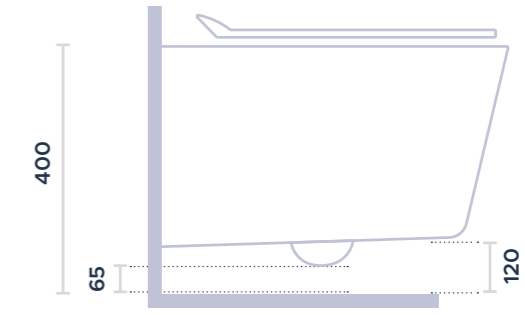

SOLIS WALL-HUNG WC PAN RIMLESS 55 CM

Wall hung wc with rounded front edges and hidden installation system. Made with a special antibacterial enamel, it can be equipped with an antibacterial seat and an antibacterial closing edge for greater hygiene. Available in white ceramic finish.

101411 WC SOLIS WALL-HUNG WC PAN RIMLESS 55 CM

INSTALLATION WALL HUNG

COLORS white matt white matt black