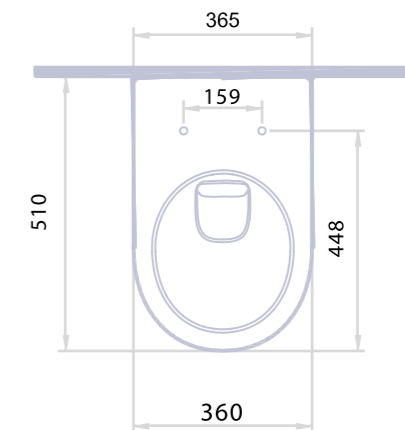

GALIS WALL-HUNG WC PAN RIMLESS 51 CM

Wall hung wc with rounded edges. Made with a special antibacterial enamel, it can be equipped with an antibacterial seat and an antibacterial closing edge for greater hygiene. Available in white, matt white or matt black ceramic finish.

161412

WC GALIS WALL-HUNG WC PAN RIMLESS 51 CM

INSTALLATION WALL HUNG

COLORS white matt white matt black