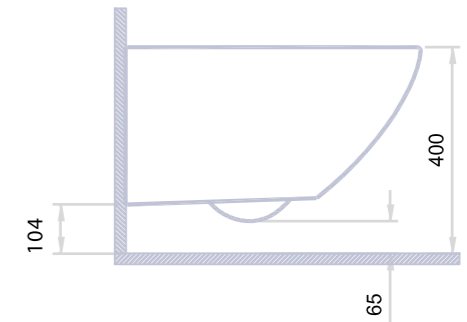

GALIS WALL-HUNG WC PAN RIMLESS 51 CM

Wall hung wc with rounded edges. Made with a special antibacterial enamel, it can be equipped with an antibacterial seat and an antibacterial closing edge for greater hygiene. Available in white, matt white or matt black ceramic finish.

161412

WC GALIS WALL-HUNG WC PAN RIMLESS 51 CM

INSTALLATION WALL HUNG

COLORS white matt white matt black