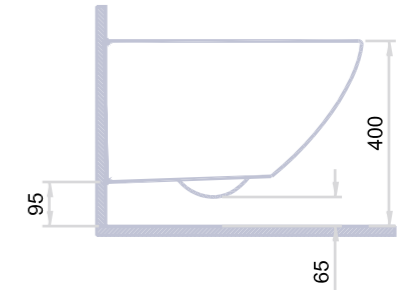

GALIS WALL-HUNG WC PAN RIMLESS 55 CM

Wall hung wc with rounded edges. Made with a special antibacterial enamel, it can be equipped with an antibacterial seat and an antibacterial closing edge for greater hygiene. Available in white, matt white or matt black ceramic finish.

161411

WC

GALIS WALL-HUNG WC PAN RIMLESS 55 CM

INSTALLATION WALL HUNG

COLORS

white

matt white

matt black