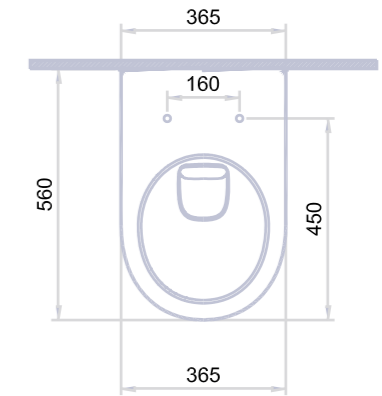

GALIS WALL-HUNG WC PAN RIMLESS 55 CM

Wall hung wc with rounded edges. Made with a special antibacterial enamel, it can be equipped with an antibacterial seat and an antibacterial closing edge for greater hygiene. Available in white, matt white or matt black ceramic finish.

161411

WC

GALIS WALL-HUNG WC PAN RIMLESS 55 CM

INSTALLATION WALL HUNG

COLORS

white

matt white

matt black