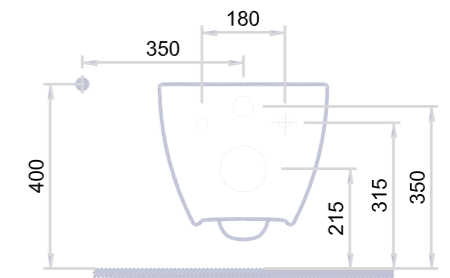

GALIS WALL-HUNG WC PAN RIMLESS 55 CM

Wall hung wc with rounded edges. Made with a special antibacterial enamel, it can be equipped with an antibacterial seat and an antibacterial closing edge for greater hygiene. Available in white, matt white or matt black ceramic finish.

161411

WC

GALIS WALL-HUNG WC PAN RIMLESS 55 CM

INSTALLATION WALL HUNG

COLORS

white

matt white

matt black