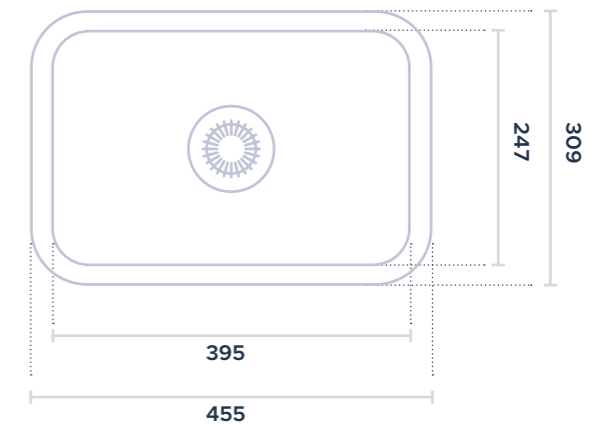

L I N C O L N (P T B - 1 3 1 8)

Rectangular undermount sink with rounded edges and small size.
Available in different color options.

963063 SINK LINCOLN (PTB-1318)

INSTALLATION
UNDERMOUNT

COLORS     