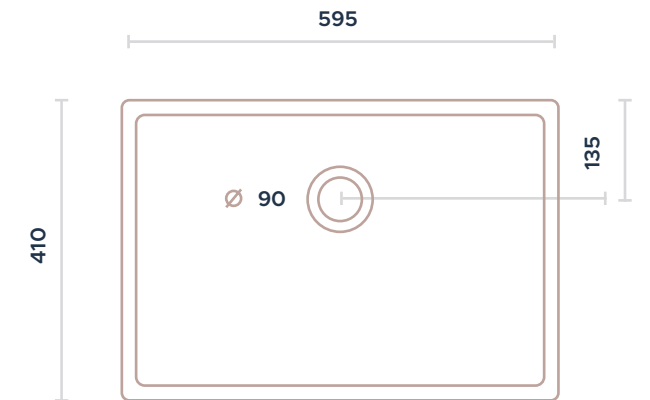

GALDOR (PTU-2400)

Rectangular undermount sink with rounded edges. Available in different color options.

013060 SINK GALDOR (PTU-2400)

INSTALLATION UNDERMOUNT

COLORS white matt white biscuit matt grey matt black