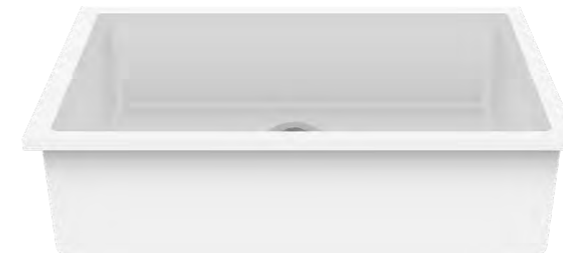

CORAL 80

Square sink with slightly raised round edges for a delicate result. Available in white ceramic finish. Installation type is undermount.

983080 / 453080

SINK CORAL 80

INSTALLATION UNDERMOUNT

COLORS white matt white biscuit matt grey matt black