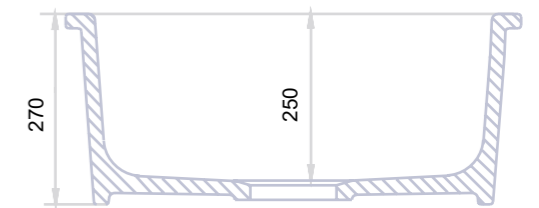

CORAL 80

Square sink with slightly raised round edges for a delicate result. Available in white ceramic finish. Installation type is undermount.

983080 / 453080

SINK CORAL 80

INSTALLATION UNDERMOUNT

COLORS white matt white biscuit matt grey matt black