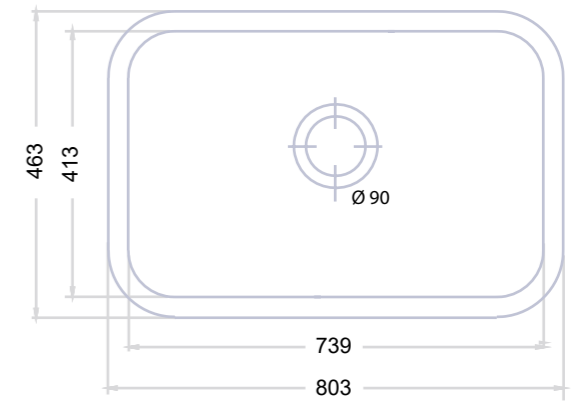

CORAL 80

Square sink with slightly raised round edges for a delicate result. Available in white ceramic finish. Installation type is undermount.

983080 / 453080

SINK CORAL 80

INSTALLATION UNDERMOUNT

COLORS white matt white biscuit matt grey matt black