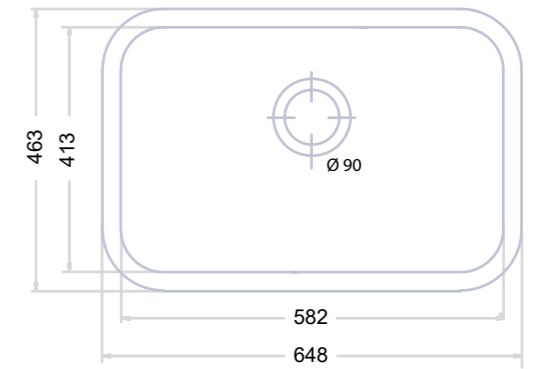

C O R A L 6 5

Square sink with slightly raised round edges for a delicate result. Available in white ceramic finish. Installation type is undermount.

993065 / 453065

SINK CORAL 65

INSTALLATION  
UNDERMOUNT