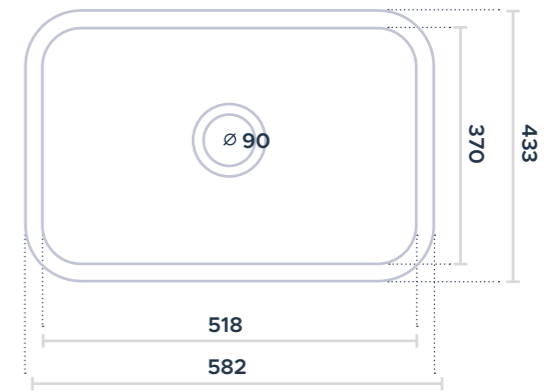

C O R A L 6 0

Square sink with slightly raised round edges for a delicate result. Available in white ceramic finish. Installation type is undermount.

453060 SINK CORAL 60

INSTALLATION
UNDERMOUNT

COLORS  white  matt white  biscuit  matt grey  matt black