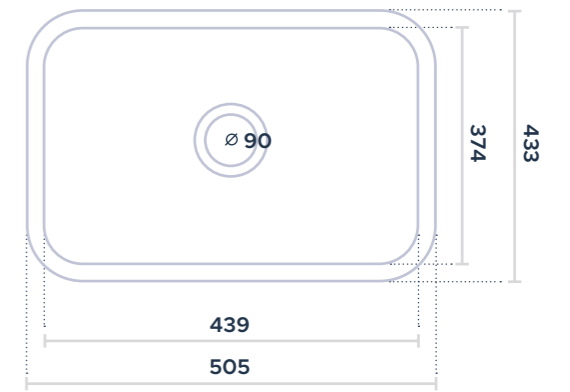

C O R A L 5 0

Square sink with slightly raised round edges for a delicate result. Available in white ceramic finish. Installation type is undermount.

453050 SINK CORAL 50

INSTALLATION  
UNDERMOUNT

COLORS white matt white biscuit matt grey matt black