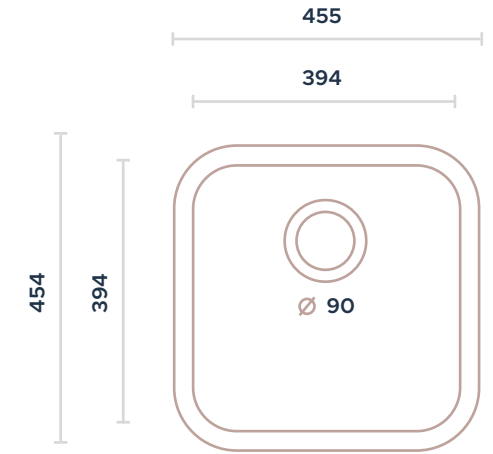

CORAL 45 (PTB-2020)

Square sink with slightly raised round edges for a delicate result. Available in white ceramic finish. Installation type is undermount.

033045 SINK CORAL 45 (PTB-2020)

INSTALLATION UNDERMOUNT