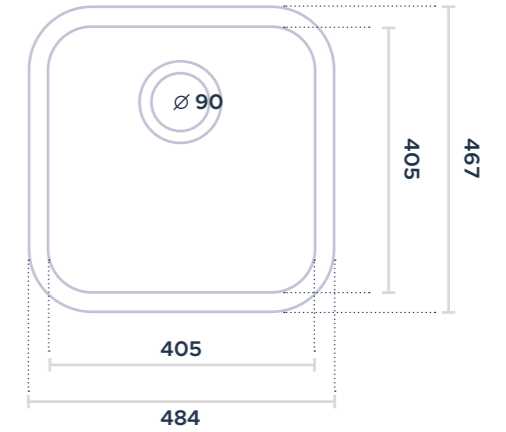

CORAL 40 (PTB-1919)

Square sink with slightly raised round edges for a delicate result. Available in white ceramic finish. Installation type is undermount.

933040 SINK CORAL 40 (PTB-1919)

INSTALLATION UNDERMOUNT