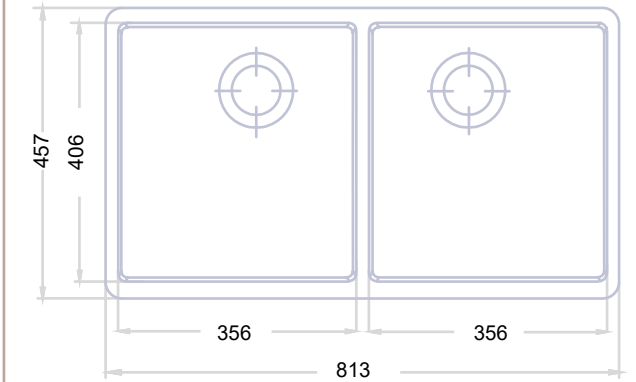

AGATE DOUBLE BOWL - LOW WALL (PTS - 6400)

Rectangular sink with squared edges, with two bowls of equal size gently divided. The edges of the sink are low and softened by a raised edge. . Ideal for apron-front or undermount installation. Available in white ceramic finish.

093045

SINK AGATE DOUBLE BOWL - LOW WALL (PTS-6400)

INSTALLATION UNDERMOUNT

COLORS