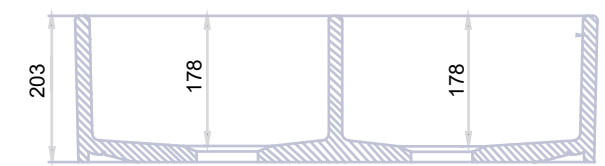

AGATE DOUBLE BOWL - LOW WALL (PTS - 6400)

Rectangular sink with squared edges, with two bowls of equal size gently divided. The edges of the sink are low and softened by a raised edge. . Ideal for apron-front or undermount installation. Available in white ceramic finish.

093045

SINK AGATE DOUBLE BOWL - LOW WALL (PTS-6400)

INSTALLATION UNDERMOUNT

COLORS