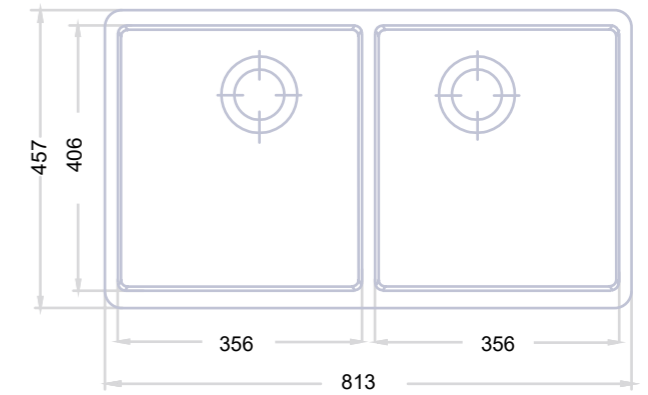

AGATE DOUBLE BOWL (PTU-3200)

Rectangular sink with squared edges, with two bowls of equal size clearly divided. Ideal for apron-front or undermount installation. Available in white ceramic finish.

943080 SINK AGATE DOUBLE BOWL (PTU-3200)