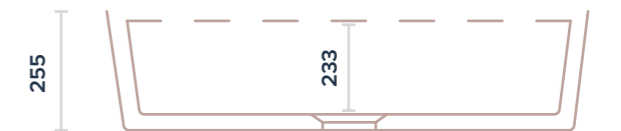

INSTALLATION APRON-FRONT

COLORS white matt white biscuit matt grey matt black