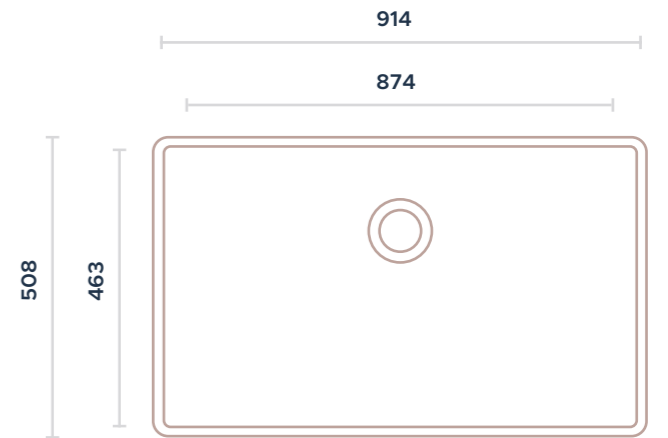

R O M E 3 6 ( P T G - 3 6 0 0 )

The biggest option of Rome kitchen sink family. Rectangular sink with clean and squared edges. Ideal for apron-front installation in the kitchen. Available in different color options.

023036 SINK ROME 36 (PTG-3600)

INSTALLATION APRON-FRONT

COLORS white matt white biscuit matt grey matt black