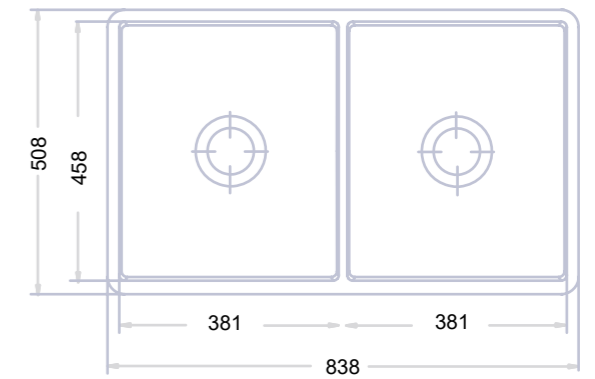

R O M E 3 3 5 0 / 5 0 D O U B L E B O W L (P T D - 4 4 0 0)

Rectangular washbasin with square edges, with two bowls of same sizes clearly divided. It can be installed as apron-front or undermount. Available in white ceramic finish.

043050 SINK ROME 33 50/50 DOUBLE BOWL (PTD-4400)

INSTALLATION
APRON-FRONT

COLORS white matt white biscuit matt grey matt black