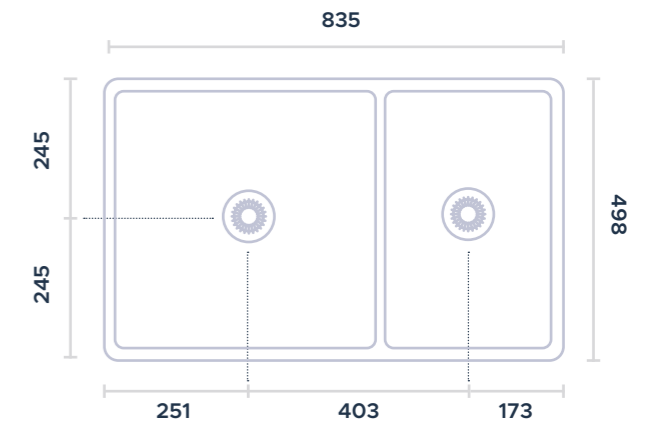

ROME 33 40 / 60 DOUBLE BOWL (PTD - 6040)

Rectangular washbasin with square edges, with two bowls of different sizes clearly divided. It can be installed as apron-front or undermount. Available in white ceramic finish.

483033 / 053033

SINK ROME 33 40/60 DOUBLE BOWL (PTD-6040)

INSTALLATION: APRON-FRONT / UNDERMOUNT

COLORS: white, matt white, biscuit, matt grey, matt black