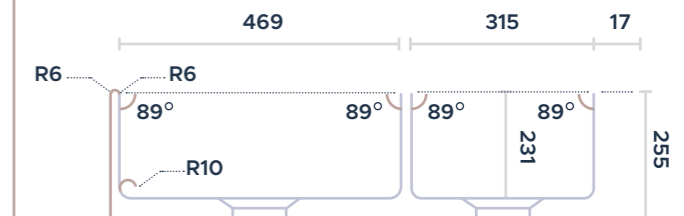

ROME 33 40 / 60 DOUBLE BOWL (PTD - 6040)

Rectangular washbasin with square edges, with two bowls of different sizes clearly divided. It can be installed as apron-front or undermount. Available in white ceramic finish.

483033 / 053033

SINK ROME 33 40/60 DOUBLE BOWL (PTD-6040)

INSTALLATION: APRON-FRONT / UNDERMOUNT

COLORS: white, matt white, biscuit, matt grey, matt black