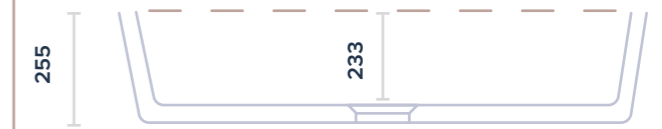

R O M E 3 3 (P T G - 4 3 0 0)

Apron front rectangular sink with clean and squared edges. On the front band of the sink there is a linear decoration in relief. Ideal for installation in the kitchen

Available in white, matt grey, biscuit and matt black ceramic finish options.

063033 SINK ROME 33 (PTG-4300)

INSTALLATION APRON-FRONT

COLORS white matt white biscuit matt grey matt black