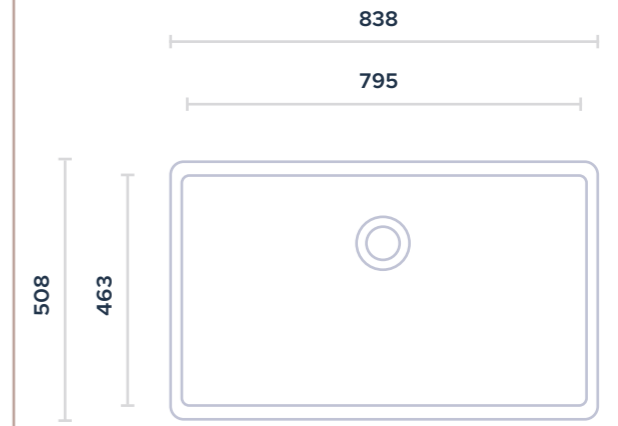

R O M E 3 3 (P T G - 4 3 0 0)

Apron front rectangular sink with clean and squared edges. On the front band of the sink there is a linear decoration in relief. Ideal for installation in the kitchen

Available in white, matt grey, biscuit and matt black ceramic finish options.

063033 SINK ROME 33 (PTG-4300)

INSTALLATION APRON-FRONT

COLORS white matt white biscuit matt grey matt black