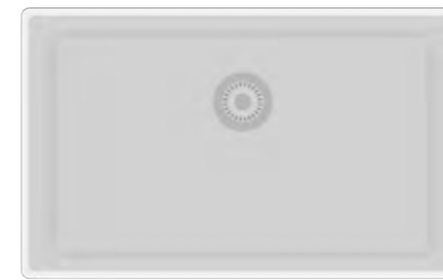

R O M E 3 3 (P T G - 4 3 0 0)

Apron front rectangular sink with clean and squared edges. On the front band of the sink there is a linear decoration in relief. Ideal for installation in the kitchen

Available in white, matt grey, biscuit and matt black ceramic finish options.

063033 SINK ROME 33 (PTG-4300)

INSTALLATION APRON-FRONT

COLORS white matt white biscuit matt grey matt black