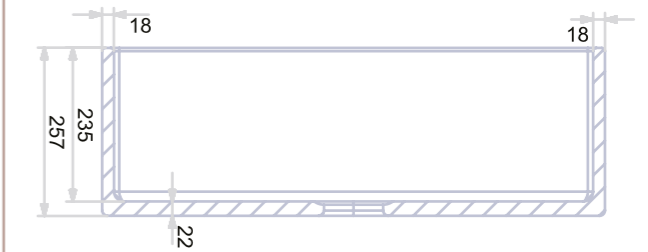

R O M E 3 0 S H O R T E D G E

Apron front rectangular sink with new short edge option. Ideal for narrow counters.  
Perfect ceramic finish with different color options.

403030

SINK ROME 30 SHORT EDGE

INSTALLATION  
APRON-FRONT