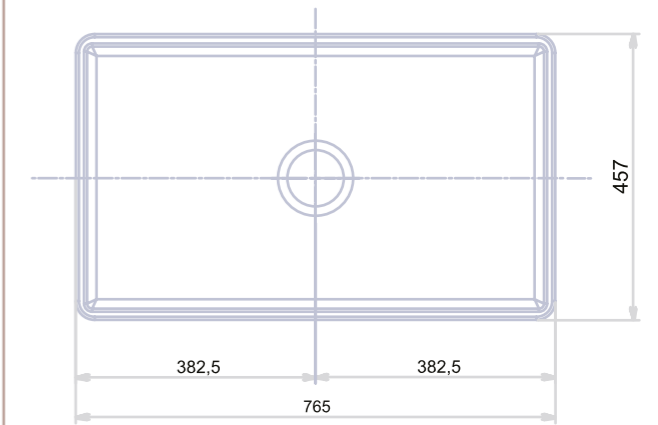

R O M E 3 0 S H O R T E D G E

Apron front rectangular sink with new short edge option. Ideal for narrow counters.  
Perfect ceramic finish with different color options.

403030

SINK ROME 30 SHORT EDGE

INSTALLATION  
APRON-FRONT