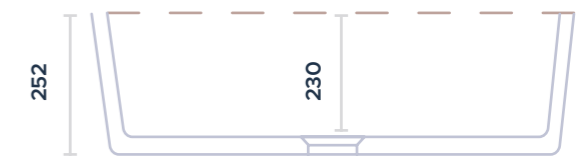

R O M E 3 0 (P T S - 4 1 0 0)

Apron front rectangular sink with clean and squared edges. Ideal for kitchen installation. Available in different colors.

083030 SINK ROME 30 (PTS-4100)

INSTALLATION
APRON-FRONT