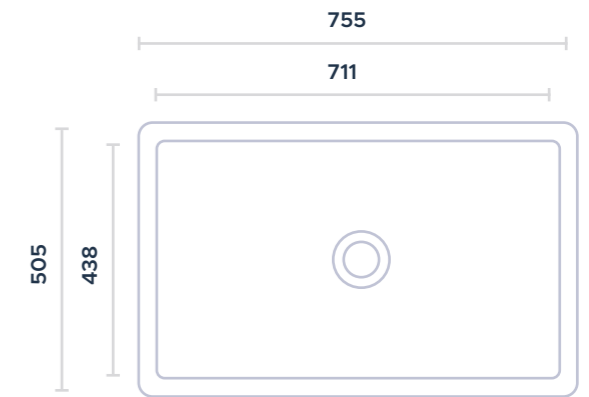

R O M E 3 0 (P T S - 4 1 0 0)

Apron front rectangular sink with clean and squared edges. Ideal for kitchen installation. Available in different colors.

083030 SINK ROME 30 (PTS-4100)

INSTALLATION
APRON-FRONT