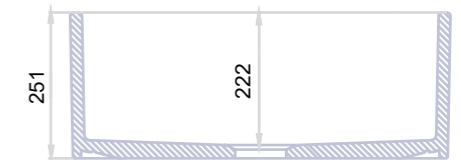

R O M E 2 6 ( P T S - 2 6 0 0 )

Apron front square sink with square edges. Ideal for kitchen installation. Available in different colors.

073026

SINK

ROME 26 (PTS-2600)

INSTALLATION  
APRON-FRONT

COLORS