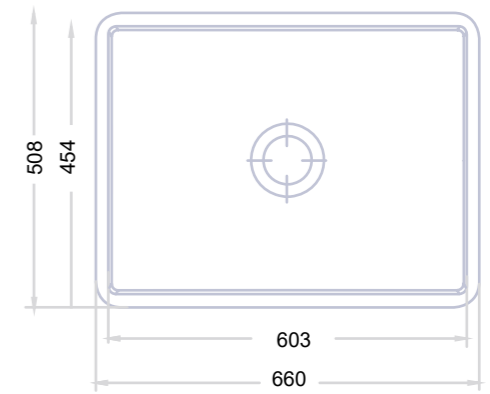

R O M E 2 6 ( P T S - 2 6 0 0 )

Apron front square sink with square edges. Ideal for kitchen installation. Available in different colors.

073026

SINK

ROME 26 (PTS-2600)

INSTALLATION  
APRON-FRONT

COLORS