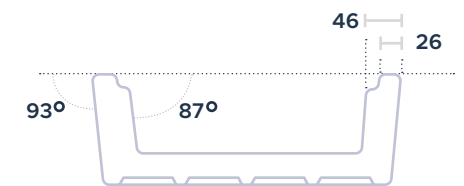

WORK STATION CHELSEA (PTW-3300)

Work Station Chelsea kitchen sink which has two steps allows you to chop and prepare directly over the sink. It can help save on counter space. Chopping board, wire grate and draining-dishes-bowl are included. Available in white, grey, biscuit and black ceramic finish options.

973033 SINK WORK STATION CHELSEA (PTW-3300)

INSTALLATION
APRON-FRONT / UNDERMOUNT

COLORS

- white
- matt white
- biscuit
- matt grey
- matt black