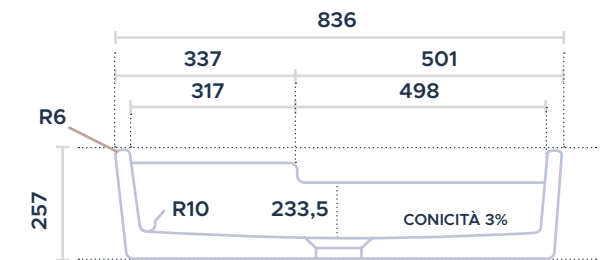

973033 SINK WORK STATION CHELSEA (PTW-3300)

INSTALLATION
APRON-FRONT / UNDERMOUNT

COLORS

- white
- matt white
- biscuit
- matt grey
- matt black