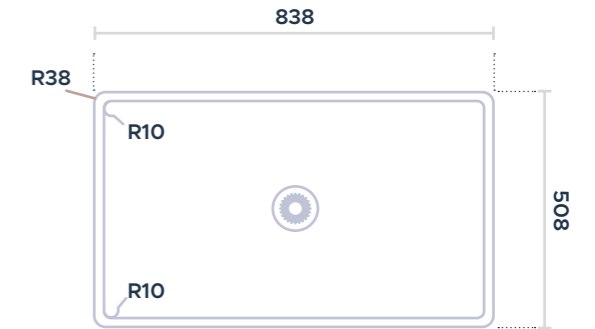

W O R K S T A T I O N S O H O (P T W S - 3 3 2 0)

Work Station Soho kitchen sink allows you to chop and prepare directly over the sink. It can help save on counter space. Chopping board, wire grate and draining-dishes-bowl are included. Available in white, grey, biscuit and black ceramic finish options.

603033 SINK WORK STATION SOHO (PTWS-3320)

INSTALLATION
APRON-FRONT / UNDERMOUNT

COLORS

- white
- matt white
- biscuit
- matt grey
- matt black