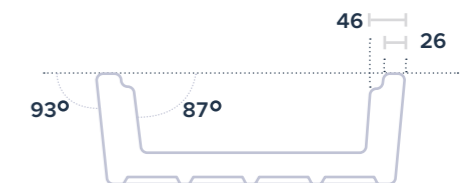

603033 SINK WORK STATION SOHO (PTWS-3320)

INSTALLATION
APRON-FRONT / UNDERMOUNT

COLORS

- white
- matt white
- biscuit
- matt grey
- matt black