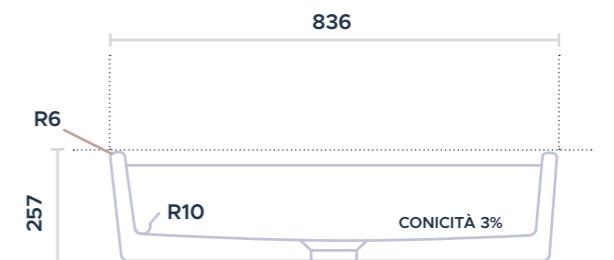

W O R K S T A T I O N S O H O (P T W S - 3 3 2 0)

Work Station Soho kitchen sink allows you to chop and prepare directly over the sink. It can help save on counter space. Chopping board, wire grate and draining-dishes-bowl are included. Available in white, grey, biscuit and black ceramic finish options.

603033 SINK WORK STATION SOHO (PTWS-3320)

INSTALLATION
APRON-FRONT / UNDERMOUNT

COLORS

- white
- matt white
- biscuit
- matt grey
- matt black