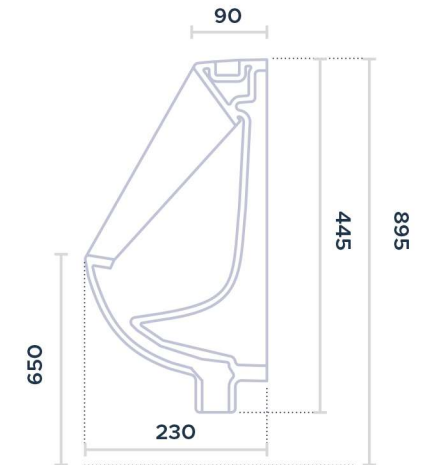

P O L O U R I N A L

Urinal design with rounded shape. Available in white ceramic finish.

119001

○ URINAL

○ POLO URINAL

INSTALLATION - WALL HUNG

COLORS