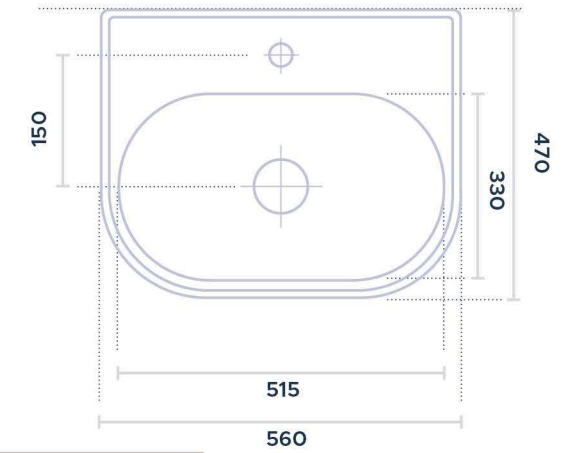

CLEAR 55 CM WASHBASIN

Rectangular wall hung washbasin with round front edges. It presents one taphole, prearranged for taphole fittings.  
Available in white ceramic finish.  
Clear 55 is compatible with full and half pedestal

262055 ○ WASH BASIN ○ CLEAR 55 CM WASHBASIN

INSTALLATION - WASHBASIN

COLORS